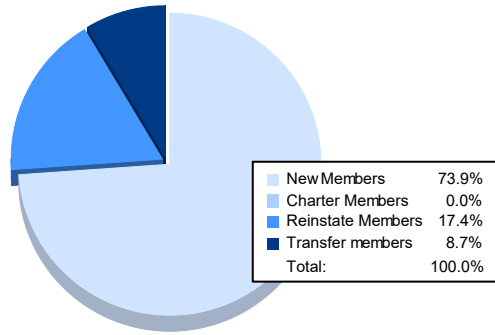

Year	New Clubs	Dropped Clubs	Gain/ Loss Clubs	New Members	Charter Members	Reinstate Members	Transfer Members	Total Member Added	Total Members Dropped	Gain/ Loss Members
2016-2017	0	1	-1	62	1	5	3	71	125	-54
2017-2018	0	2	-2	80	1	4	11	96	119	-23
2018-2019	0	0	0	68	0	7	0	75	116	-41
2019-2020	0	1	-1	68	0	2	2	72	82	-10
2020-2021	0	0	0	34	0	8	4	46	113	-67
<b>Average</b>	<b>0</b>	<b>1</b>	<b>-1</b>	<b>62</b>	<b>0</b>	<b>5</b>	<b>4</b>	<b>72</b>	<b>111</b>	<b>-39</b>

### Membership Composition June 2021 Cumulative

### Gender Composition June 2021 Cumulative