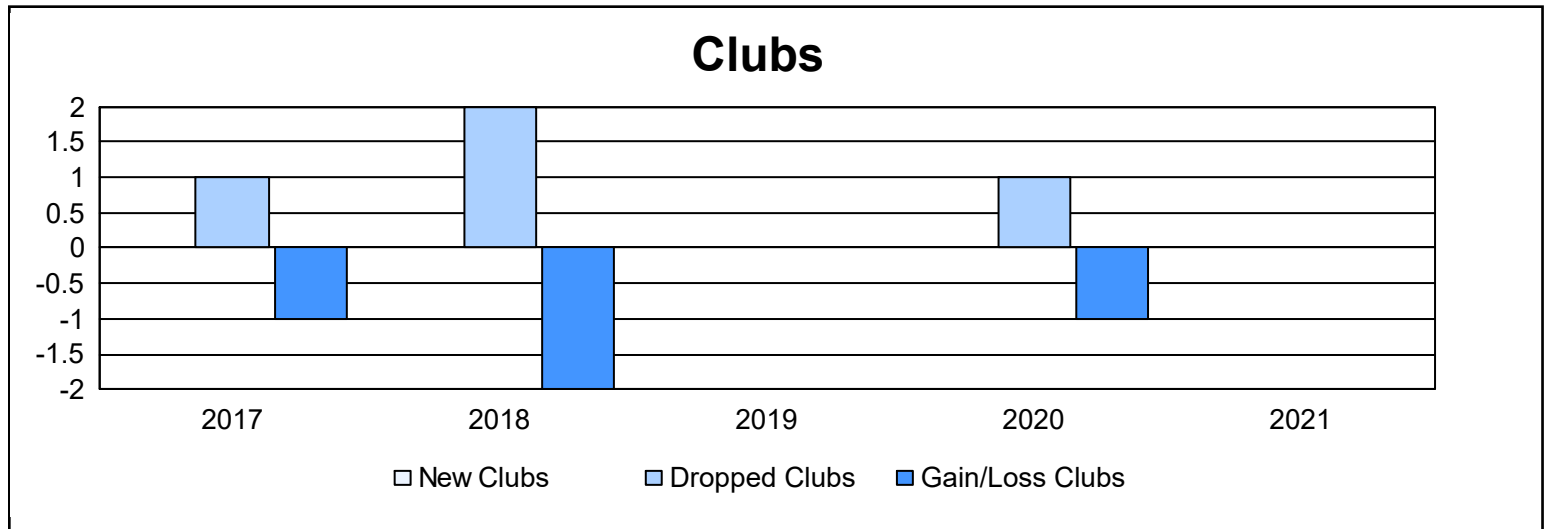

Year	New Clubs	Dropped Clubs	Gain/ Loss Clubs	New Members	Charter Members	Reinstate Members	Transfer Members	Total Member Added	Total Members Dropped	Gain/ Loss Members
2016-2017	0	1	-1	62	1	5	3	71	125	-54
2017-2018	0	2	-2	80	1	4	11	96	119	-23
2018-2019	0	0	0	68	0	7	0	75	116	-41
2019-2020	0	1	-1	68	0	2	2	72	82	-10
2020-2021	0	0	0	34	0	8	4	46	113	-67
<b>Average</b>	<b>0</b>	<b>1</b>	<b>-1</b>	<b>62</b>	<b>0</b>	<b>5</b>	<b>4</b>	<b>72</b>	<b>111</b>	<b>-39</b>

### Membership Composition June 2021 Cumulative