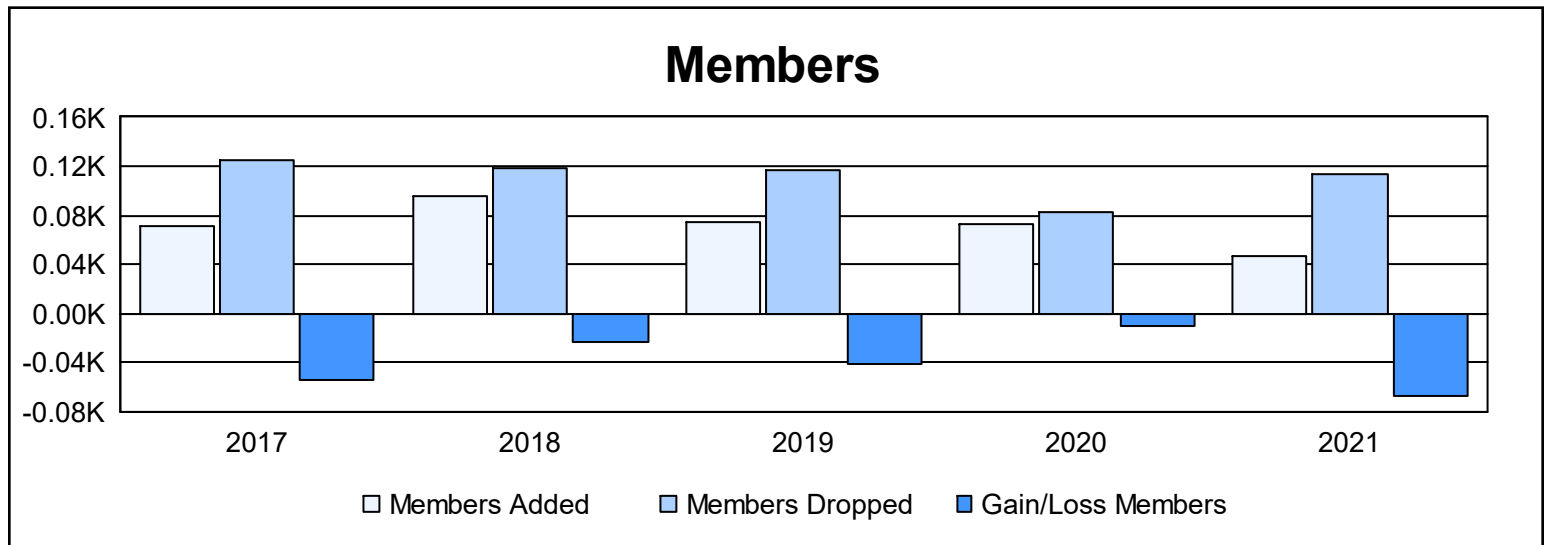

Year	New Clubs	Dropped Clubs	Gain/ Loss Clubs	New Members	Charter Members	Reinstate Members	Transfer Members	Total Member Added	Total Members Dropped	Gain/ Loss Members
2016-2017	0	1	-1	62	1	5	3	71	125	-54
2017-2018	0	2	-2	80	1	4	11	96	119	-23
2018-2019	0	0	0	68	0	7	0	75	116	-41
2019-2020	0	1	-1	68	0	2	2	72	82	-10
2020-2021	0	0	0	34	0	8	4	46	113	-67
<b>Average</b>	<b>0</b>	<b>1</b>	<b>-1</b>	<b>62</b>	<b>0</b>	<b>5</b>	<b>4</b>	<b>72</b>	<b>111</b>	<b>-39</b>

### Membership Composition June 2021 Cumulative